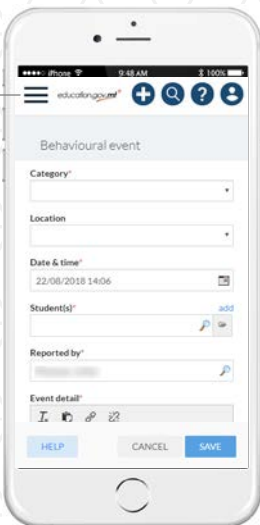

### Help

List of related help articles and a link to the MySchool Knowledge base with guides and videos.

### Your MySchool profile

Edit your personal details, link your calendar and manage your password.

## User menu

Access to all MySchool functionality. The items in this menu are specific to you. Different people will have access to more or less functions depending on their role.

## Main window

Everything happens here!